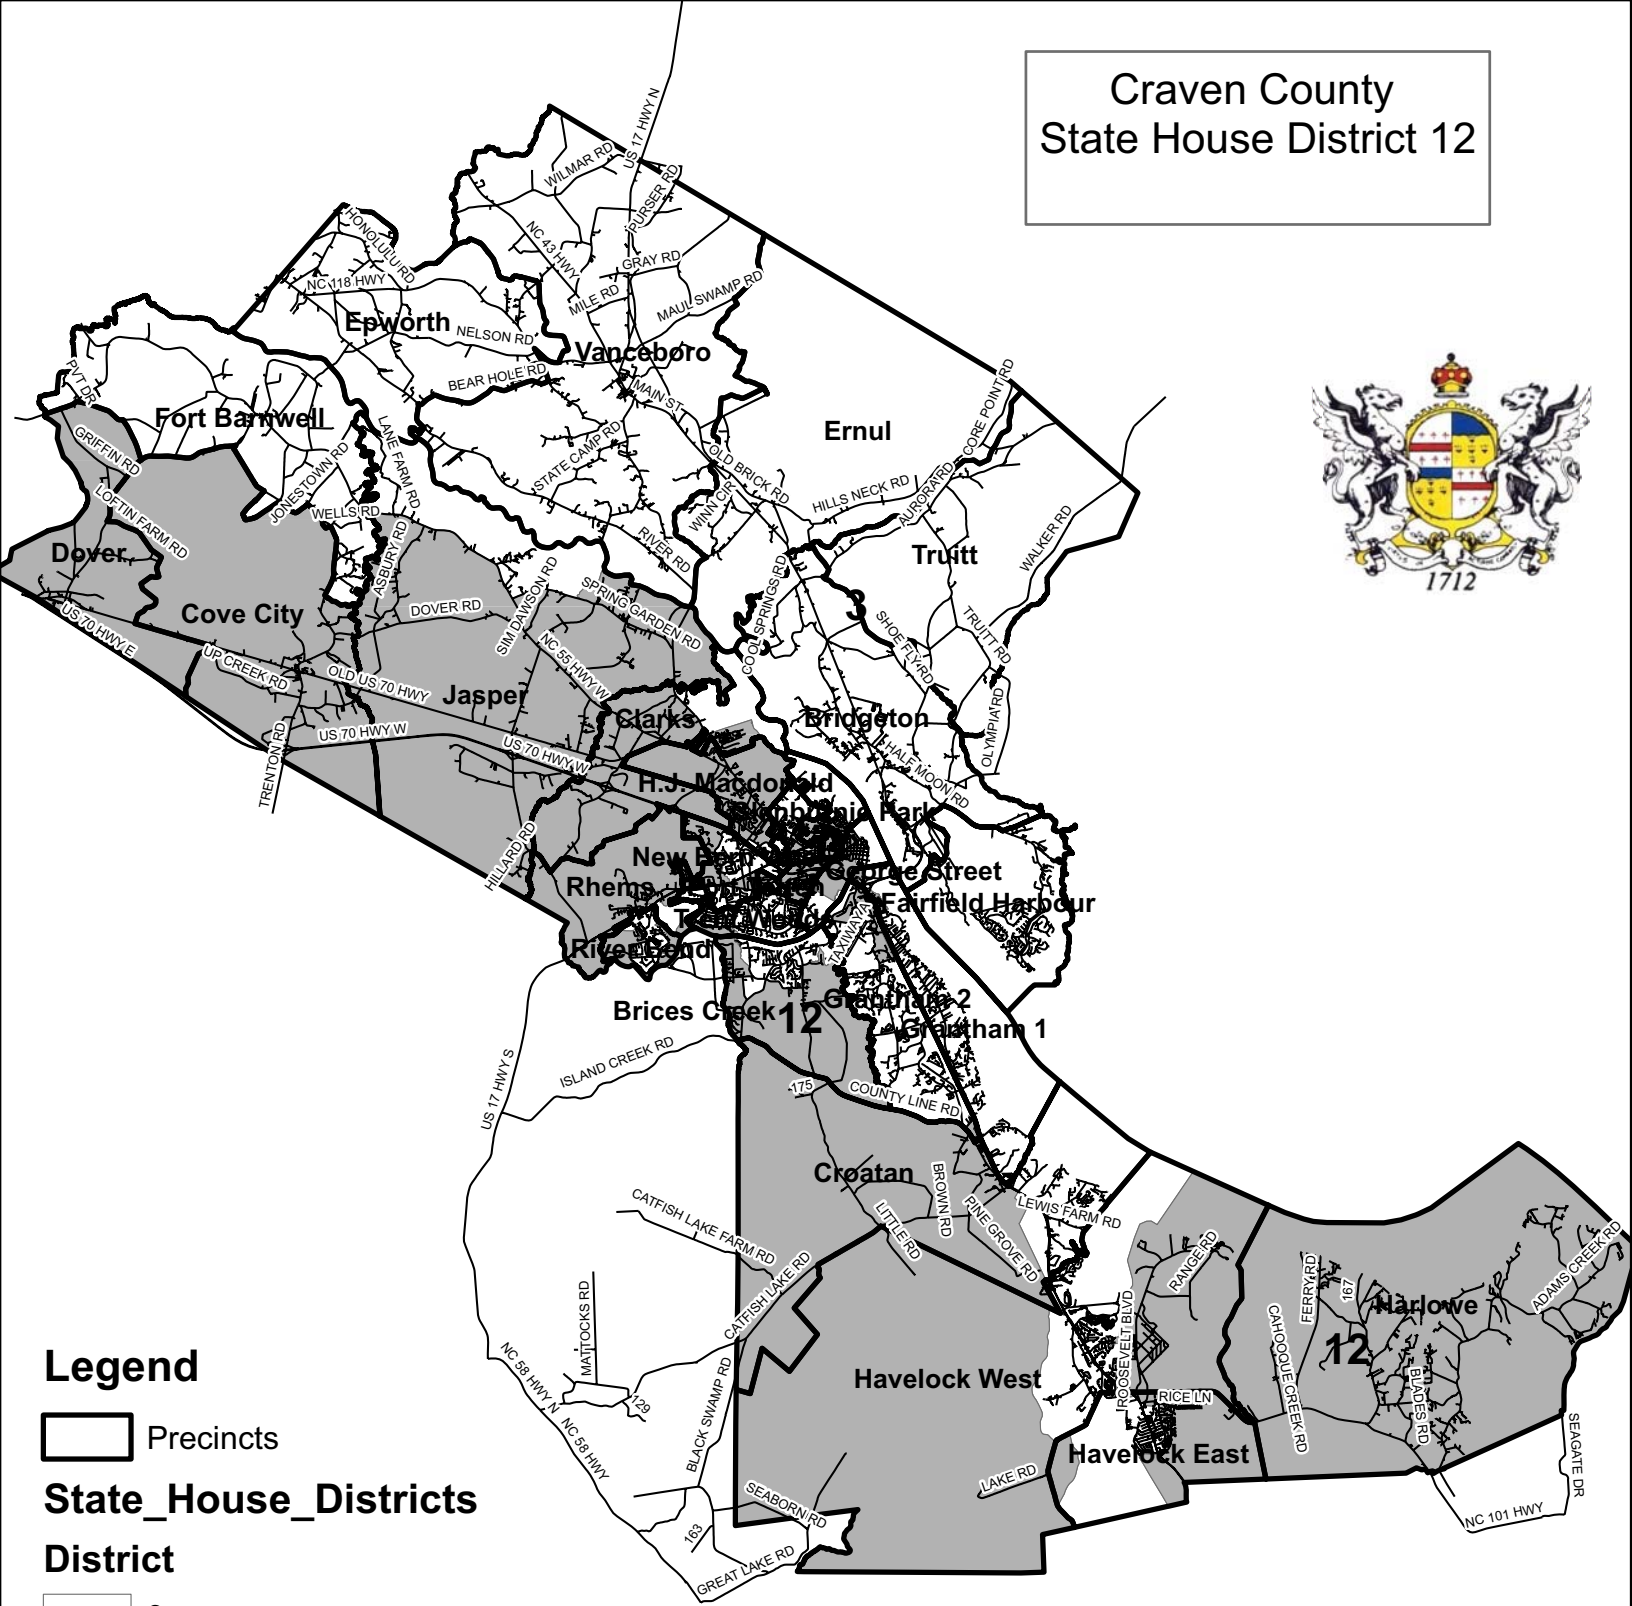

Craven County
State House District 3

Legend

 Precincts

State_House_Districts

District

 3

 12

MAP PREPARED BY CRAVEN COUNTY BOARD OF ELECTIONS Information current February 8, 2010.
Information depicted herein is for reference purposes only and is compiled from best available sources
at date of completion. Craven County assumes no responsibility for errors arising from the misuse of
this map.

Craven County State House District 12

Legend

 Precincts

State_House_Districts

District

 3

 12

MAP PREPARED BY CRAVEN COUNTY BOARD OF ELECTIONS Information current February 8, 2010.
 Information depicted herein is for reference purposes only and is compiled from best available sources
 at date of completion. Craven County assumes no responsibility for errors arising from the misuse of
 this map.